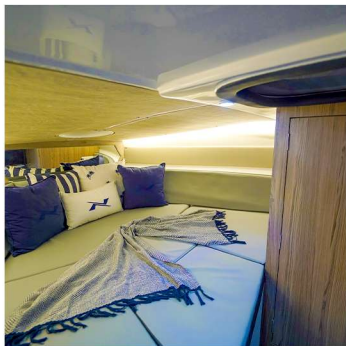

N270

CHALLENGER

COMPACT LUXURY
BOUNDLESS ADVENTURE

The **NX 270 Challenger** cabin cruiser delivers a remarkable presence and modernity in a compact size.

Its progressive design highlights sportiness without losing practicality, while the refined interior provides comfort and style, making it perfect for small families seeking relaxation with the performance that defines every NX.

LOA: 27'

LOA W/ OUTBOARD: 30'3"

HEIGHT 9'1"

BEAM: 8'8"

HULL DRAFT: 16"

LOADED WEIGHT: 6,900LB

FUEL CAPACITY: 53 GALLONS

FRESH WATER CAPACITY: 24 GALLONS

PASSENGER CAPACITY: 11 DAY / 2 NIGHT

BRIDGE CLEARANCE (LOADED): 7'9"

NX SIGNATURE STANDARD FEATURES

White Gel Coat Hull
White Gel Coat HT
Grey Upholstery
Thermodeck Flooring
Black Piano Helm Panel
Courtesy Lights
LED Lights
Wide Swim Platform
12V DC Panel
Easy access to anchor box
Woalk-thru Windshield
Electric Toilet With Tank
Head Sink
Aft Shower
Stainless Steel Beach Door
Storage L-Shape Seating (2)
Hatch for Quick Access to engine room
Trash Can
Foldable Double Helm Seat
Anti-mildew Marine Vynil
Gourmet Area by Aft
Aft Swim Ladder With Grab Handles
Stainless Steel Handrail
Tempered Glass Windows
Horn
Bilge Pumps (2)
Fire Extinguishers, Handheld (1)
Manual Pull-Cable Fire System(2)
Fuel Spill Prevention System
Cockpit Cooler
Exclusive Corian Stone
Courtesy Lights
Glassware & Bottle Display
Multiple Cup Holders
NX Design Tilt Steering Wheel
Multiple USB Outlets
Multi-Display Helm Panel
Multiple Storage Compartment
Exclusive NX Design Cockpit Table
Wide V-berth
Storage at the cabin
Battery Paralel Switch
Dockside Power 30 Amp
Engine Room Blowers
Stainless Steel Propellers