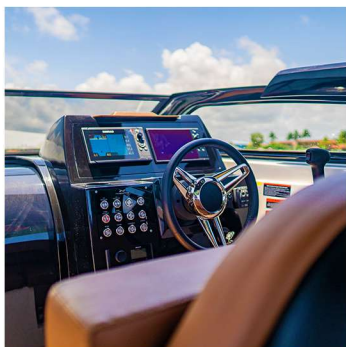

N280

XTREME

WHERE POWERS
MEETS **PLAYFULNESS**

The NX280 Xtreme bow rider delivers singular performance with an exceptional level of finish and refined details.

Designed for comfort and versatility, it features a spacious head, generous seating, and an intelligent layout that maximizes space, ensuring guests enjoy every outdoor adventure with elegance and style.