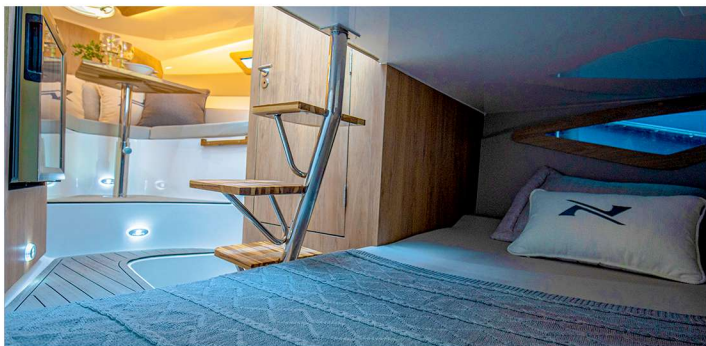

N290

EXCLUSIVE

SPORTY SOUL
LUXURY INTERIOR

The NX 290 Exclusive stands with bold design and striking lines, blending thrilling performance with refined elegance.

A perfect mix of comfort, speed, and pure sportiness.

LOA: 29'

LOA W/ OUTBOARD: 32'3"

HEIGHT: 11'1"

BEAM: 9'1"

HULL DRAFT: 17"

LOADED WEIGHT: 9,300LB

FUEL CAPACITY: 87 GALLONS

FRESH WATER CAPACITY: 32 GALLONS

PASSENGER CAPACITY: 11 DAY / 4 NIGHT

BRIDGE CLEARANCE (LOADED): 7'8"

NX SIGNATURE STANDARD FEATURES

White Gel Coat Hull
White Gel Coat HT
Grey Upholstery
Grey/Black Thermodeck Flooring
Black Piano Helm Panel
Courtesy Lights
LED Lights
Wide Swim Platform
12V DC Panel
Easy access to anchor box
Electric Toilet With Holding Tank
Head Sink
Aft Shower
Stainless Steel Beach Door
Storage under L-Shape Seating (2)
Hatch for Quick Access to engine room
Trash Can
Foldable Double Helm Seat
Anti-mildew Marine Vynil
Gourmet Area by Aft
Cutting Board
Aft Swim Ladder With Grab Handles
Tempered Glass Windows
Horn
Bronze Seacocks and Thru Hulls
Bilge Pumps (2)
Fire Extinguishers, Handheld (1)
Manual Pull-Cable Fire System(2)
Fuel Spill Prevention System
Cockpit Cooler
Exclusive Corian Stone
Glassware & Bottle Display
Multiple Cup Holders
NX Design Tilt Steering Wheel
Multiple USB Outlets
Multi-Display Ready Helm Panel
Multiple Storage Compartment
Exclusive NX Design Cockpit Table
Spacious Bed
Storage Cabin
Battery Paralel Switch
Dockside Power 30 Amp Service
Engine Room Blowers
Stainless Steel Propellers