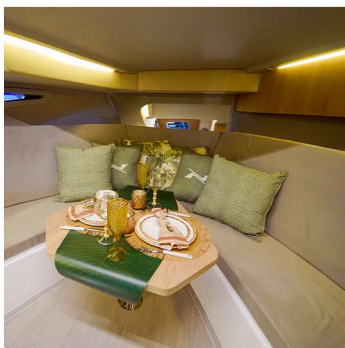

N360

SPORT
COUPE

PRESENCE AND PERFORMANCE.
CRUISE FURTHER!

NX360 Sport Coupé combines pure comfort and style with a sleek hardtop design. It offers a spacious king-size sunpad, a stylish open cockpit feel, and an exceptional gourmet area.

LOADED WEIGHT: 18,300LB

FUEL CAPACITY: 119 GALLONS

FRESH WATER CAPACITY: 40 GALLONS

PASSENGER CAPACITY: 15 DAY / 4 NIGHT

BRIDGE CLEARANCE (LOADED): 9'10"

NX SIGNATURE STANDARD FEATURES

White Gel Coat Hull
White Gel Coat HT
Grey Upholstery
Grey/Black Thermodeck Flooring
Black Piano Helm Panel
Courtesy Lights
LED Lights
Wide Swim Platform
Spacious Bow Seat
12V DC Panel
Easy access to anchor box
Integrated Side-deck passage to the bow
Walk-thru Windshield
Electric Toilet With Holding Tank
Head Sink
Mirrors With Storage
Aft Shower
Stainless Steel Beach Door
Storage under L-Shape Seating (2)
Hatch for Quick Access to engine room
Hidden Trash Can
Sport Coupe Hard Top
Foldable Double Helm Seat
Anti-mildew Marine Vynil
Gourmet Area by Aft
Cutting Board
Aft Swim Ladder With Grab Handles
Stainless Steel Handrail
Tempered Glass Windows
Horn
Bronze Seacocks and Thru Hulls
Bilge Pumps (3)
Fire Extinguishers, Handheld (2)
Manual Pull-Cable Fire System(2)
Fuel Spill Prevention System
Bow Shower
Cockpit Cooler
Exclusive Corlan Stone Surfaces
Courtesy Lights
Glassware & Bottle Display
Multiple Cup Holders
NX Design Tilt Steering Wheel
Multiple USB Outlets
Multi-Display Ready Helm Panel
Multiple Storage Compartment
Exclusive NX Design Cockpit Table
Convertible Telescopic Table
Smartly Arranged Cabin Galley
Spacious Head 510" Tall Ceiling
Head w/ Separate Shower
Battery Paralel Switch
Dockside Power 30 Amp Service
Engine Room Blowers
Stainless Steel Propellers